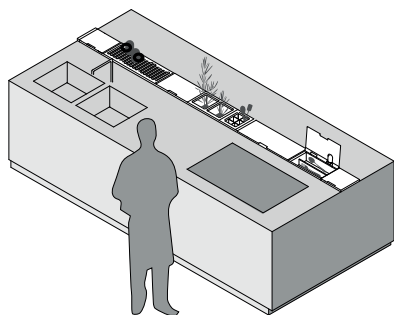

## Project

Flush fitted aluminum equipped rack for worktops, with a wide range of accessories that can be inserted as desired.

## Examples of modularity

Wall composition  
Full-length "gap" kitchen rack and top  
D 64-70 cm

Wall composition  
Intermediate length "gap" kitchen rack and tops  
D 84.2-90.2 cm

Island composition  
Full-length "gap" kitchen rack and top  
D 64-70 cm

Island composition  
Intermediate length "gap" kitchen rack and tops  
D 84.2-90.2 cm

[Find the nearest Euromobil dealer](#) to configure the Kabinspace system according to your needs.