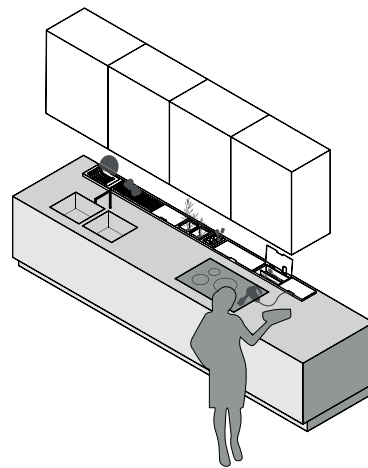

## Project

Flush fitted aluminum equipped rack for worktops, with a wide range of accessories that can be inserted as desired.

## Examples of modularity

Wall composition  
Full-length "gap" kitchen rack and top  
D 64-70 cm

Wall composition  
Intermediate length "gap" kitchen rack and tops  
D 84.2-90.2 cm

Island composition  
Full-length "gap" kitchen rack and top  
D 64-70 cm

Island composition  
Intermediate length "gap" kitchen rack and tops  
D 84.2-90.2 cm

[Find the nearest Euromobil dealer](#) to configure the Kabinspace system according to your needs.