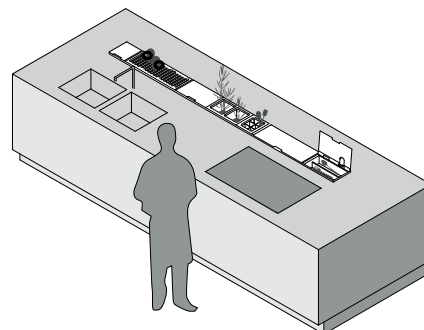

## Project

Flush fitted aluminum equipped rack for worktops, with a wide range of accessories that can be inserted as desired.

## Examples of modularity

Wall composition  
Full-length "gap" kitchen rack and top  
D 64-70 cm

Wall composition  
Intermediate length "gap" kitchen rack and tops  
D 84.2-90.2 cm

Island composition  
Full-length "gap" kitchen rack and top  
D 64-70 cm

Island composition  
Intermediate length "gap" kitchen rack and tops  
D 84.2-90.2 cm

[Find the nearest Euromobil dealer](#) to configure the Kabinspace system according to your needs.