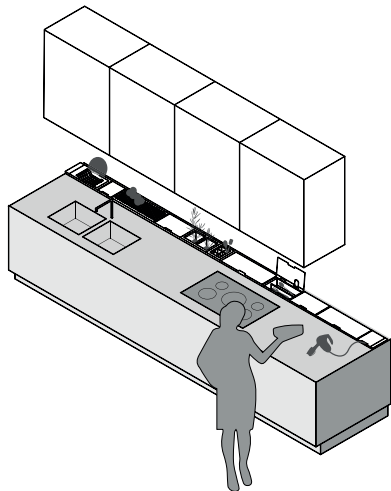

Examples of modularity

Wall composition
Full-length "gap" kitchen rack and top
D 64-70 cm